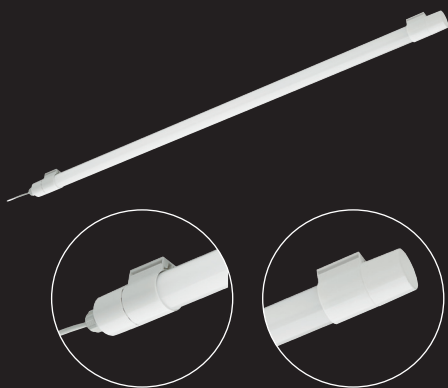

BATTEN LED

General purpose LED luminaire

The new **Batten LED** is a general purpose LED luminaire which provides an ideal solution for interior and exterior applications such as store rooms, garages, workshops or outdoor covered spaces.

Batten LED delivers high performance with up to 2,200lm (luminaire lumen

output) and high efficiency with up to 92lm/W (total system efficiency).

Additionally, **Batten LED** is available in warm white (3,000K) or neutral white (4,000K) and comes complete with a 1m lead and Euro (or UK) plug, making it quick and easy to install or use as a task light.

Batten LED General purpose LED luminaire

FEATURES:

- 24W LED Batten
- High light output with up to 2,200lm (luminaire output on 4,000K version)
- High efficiency with up to 92lm/W (total system efficiency on 4,000K version)
- Warm white (3,000K) or neutral white (4,000K)
- Fitted with UK or Euro plug
- Complete with stainless steel mounting brackets
- Quick and easy to install
- Long lifetime - 30,000 hours
- Instant light

Photometric data

Batten LED 3,000K

Dimension (mm)