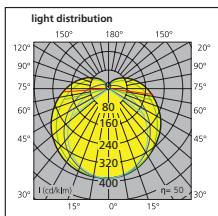

Photometric data

Batten LED 3,000K